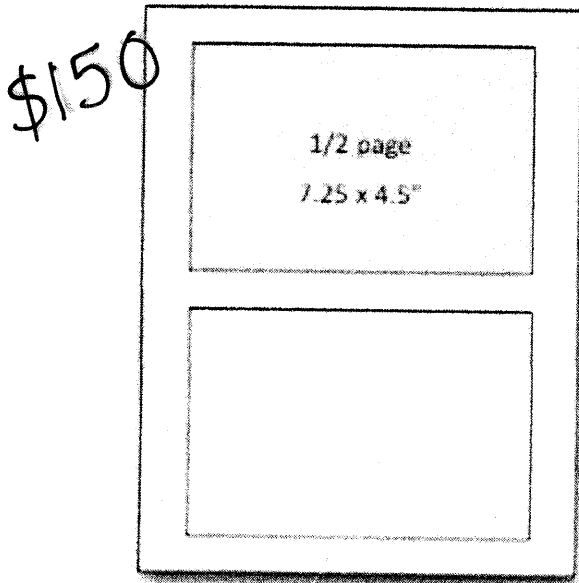

Strath Haven Middle School
Student Directory advertisement rates

Covers (limited space!)

- Full-page on back cover: \$400
- Full-page on inside FRONT cover: \$350
- Full-page on inside BACK cover: \$300